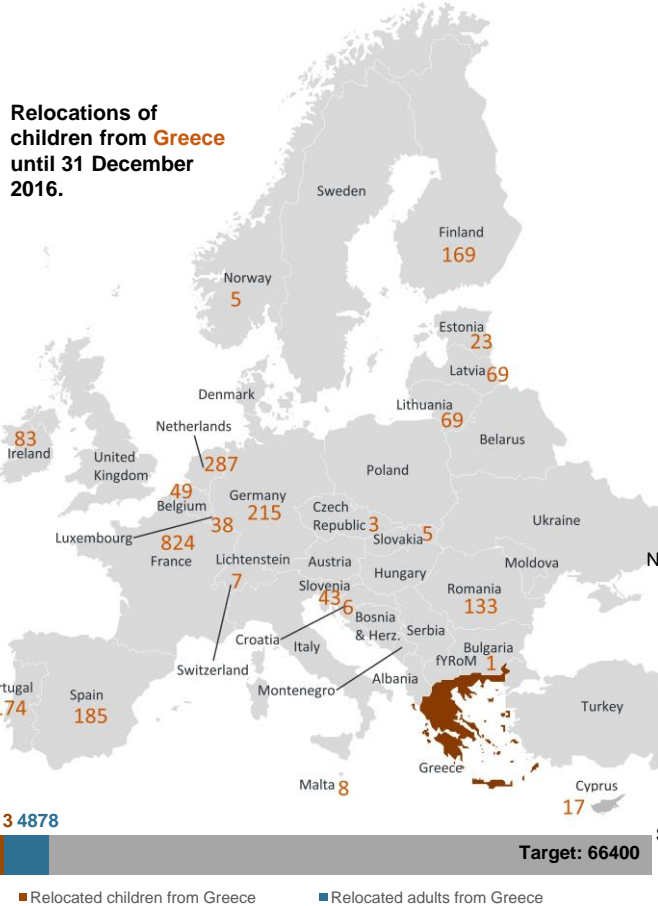

Refugee and migrant children in Greece*

As of 31 December 2016

Key figures

21,000 estimated number of refugee and migrant children across Greece. Among them **2,300 UAC**.

2,413 children have been relocated from Greece, as of end of December. Among them **191 UASC** relocated or in the process to be relocated. (4 November 2015 – 31 December 2016)

44 accompanied children have been returned to Turkey through the EU-Turkey agreement. (20 March- 31 December 2016)

Asylum applications January - November 2016 (accompanied and unaccompanied children)

Relocations of children from Greece until 31 December 2016.