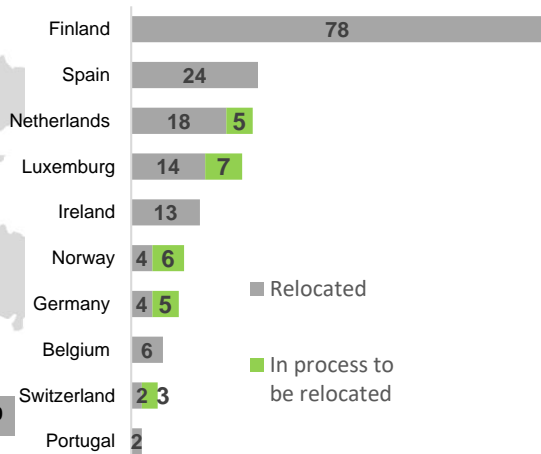

Refugee and migrant children in Greece*

As of 31 December 2016

Key figures

21,000 estimated number of refugee and migrant children across Greece. Among them **2,300 UAC**.

2,413 children have been relocated from Greece, as of end of December. Among them **191 UASC** relocated or in the process to be relocated. (4 November 2015 – 31 December 2016)

44 accompanied children have been returned to Turkey through the EU-Turkey agreement. (20 March- 31 December 2016)

Asylum applications January - November 2016 (accompanied and unaccompanied children)

Relocations of children from Greece until 31 December 2016.

Relocated from Greece (adults-children breakdown)

Number of UASC per country of relocation (Relocated or in the process to be relocated)

Unaccompanied children-breakdowns of asylum applications (November 2016)